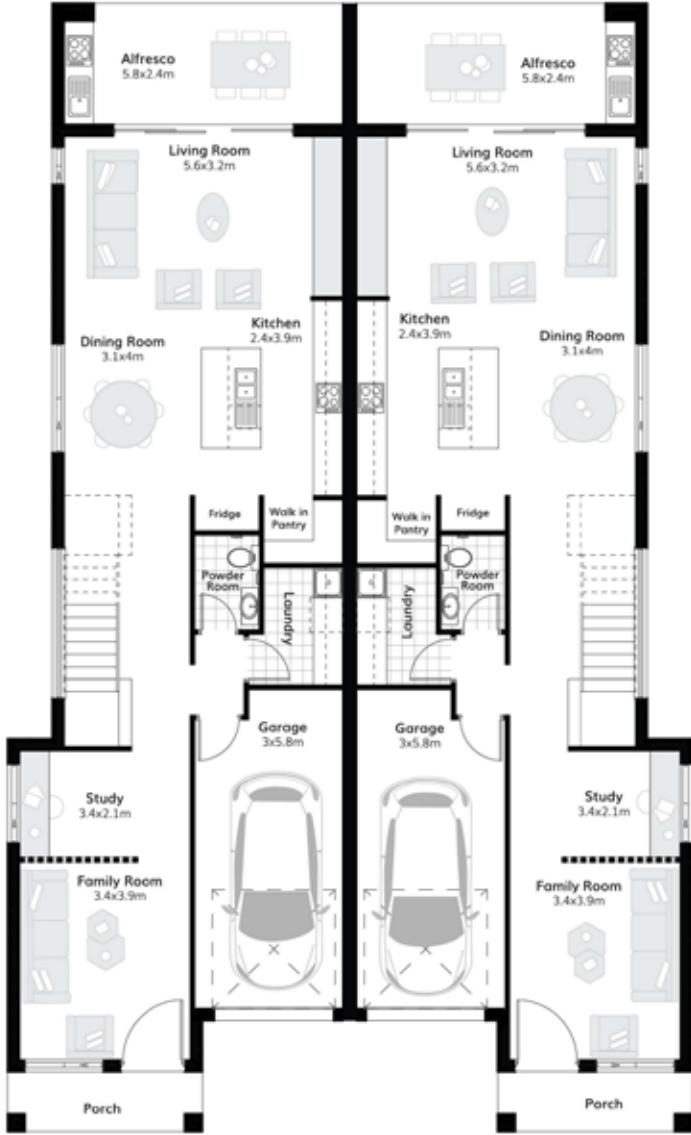

Your new home can be customised to feature these other facades