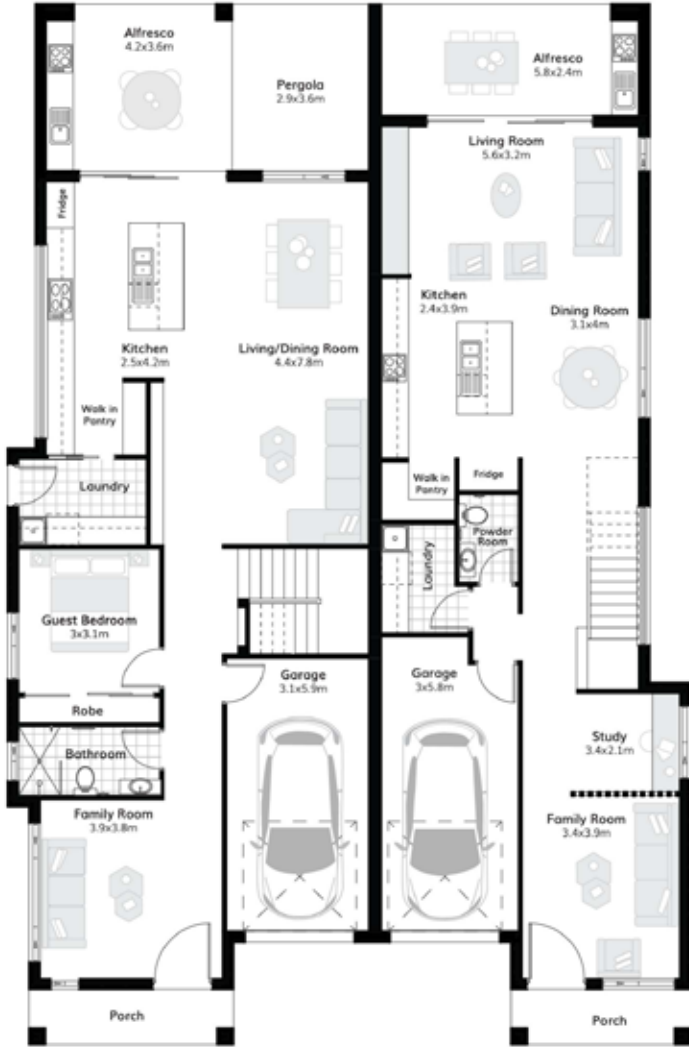

Your new home can be customised to feature these other facades