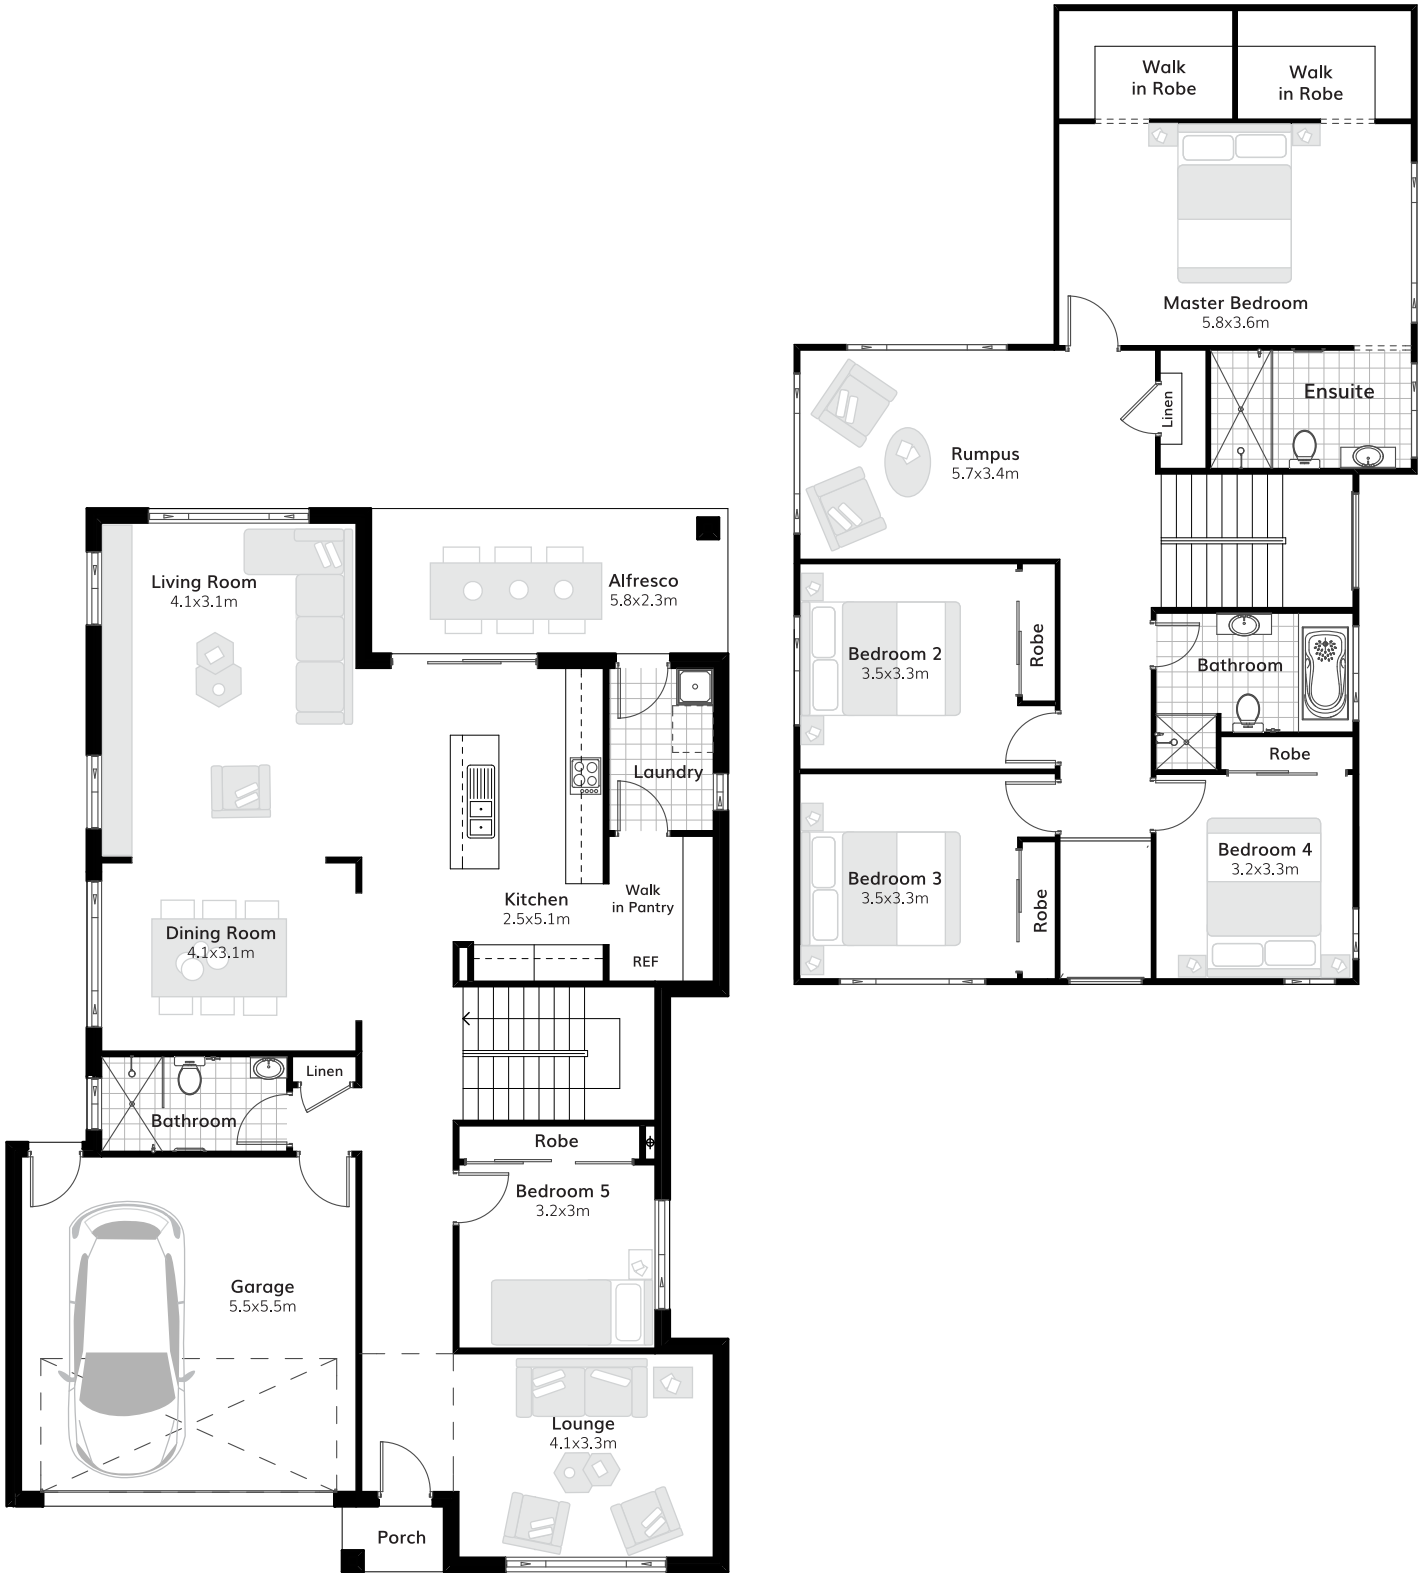

 5   
  3   
  2

**Suitable for 14m frontage**

House Size 11.8m x 17.5m

Ground Floor 132.42 m<sup>2</sup>

First Floor 133.24 m<sup>2</sup>

Garage 34.29 m<sup>2</sup>

Porch 1.81 m<sup>2</sup>

Al Fresco 14.05 m<sup>2</sup>

Total 315.81 m<sup>2</sup>

**I can be customised to suit your needs,  
talk to your sales consultant today!**

meridianhomes.com.au  
1300 855 138

Your new home can be customised to feature these other facades