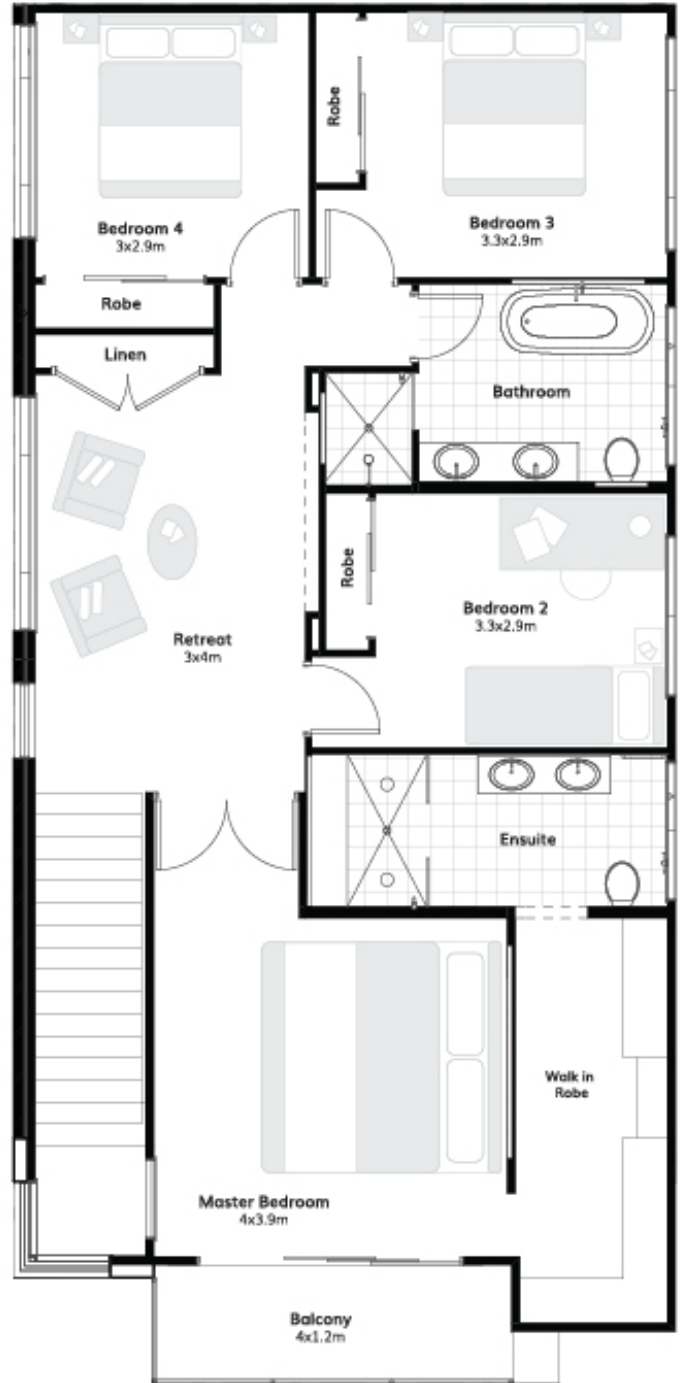

Elton Facade

4  
 2.5  
 2

Suitable for 10m frontage

House Size 8.8m x 16.9m

Ground Floor 116.83 m<sup>2</sup>

First Floor 106.66 m<sup>2</sup>

Garage 34.24 m<sup>2</sup>

Porch 4.67 m<sup>2</sup>

Balcony 6.86 m<sup>2</sup>

Total 269.26 m<sup>2</sup>

**I can be customised to suit your needs,  
talk to your sales consultant today!**

[meridianhomes.com.au](http://meridianhomes.com.au)

1300 855 138

Your new home can be customised to feature these facades