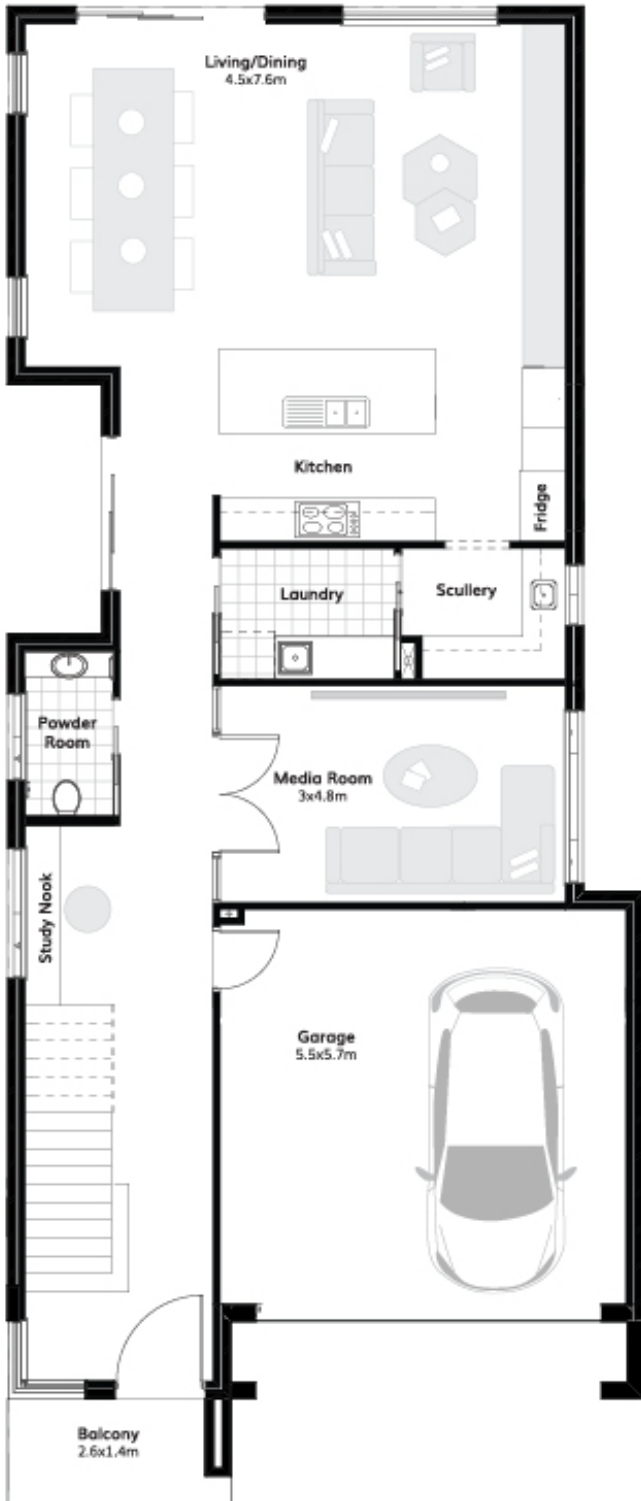

Elton Facade

4  
 2.5  
 2

Suitable for 10m frontage

House Size 8.8m x 16.9m

Ground Floor 116.83 m<sup>2</sup>

First Floor 106.66 m<sup>2</sup>

Garage 34.24 m<sup>2</sup>

Porch 4.67 m<sup>2</sup>

Balcony 6.86 m<sup>2</sup>

Total 269.26 m<sup>2</sup>

**I can be customised to suit your needs,  
talk to your sales consultant today!**

[meridianhomes.com.au](http://meridianhomes.com.au)

1300 855 138

Your new home can be customised to feature these facades