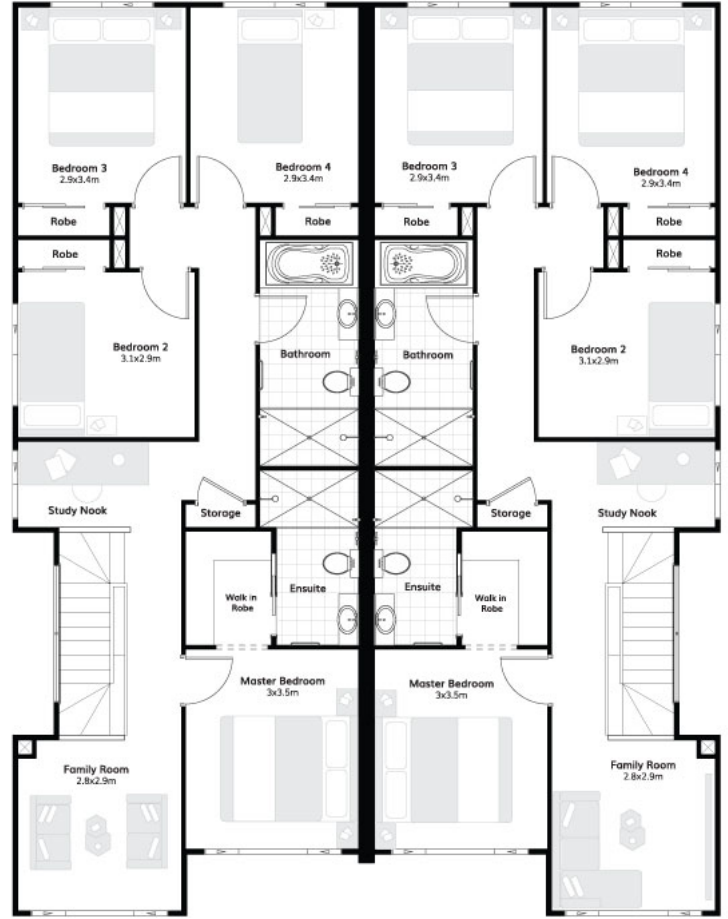

Rutherford 41