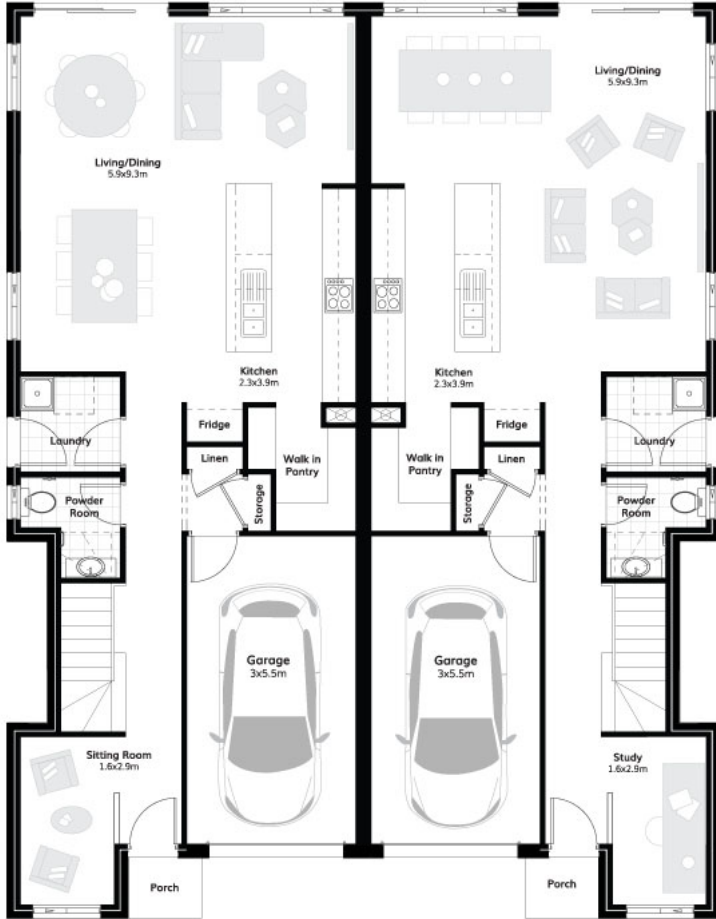

Rutherford 41